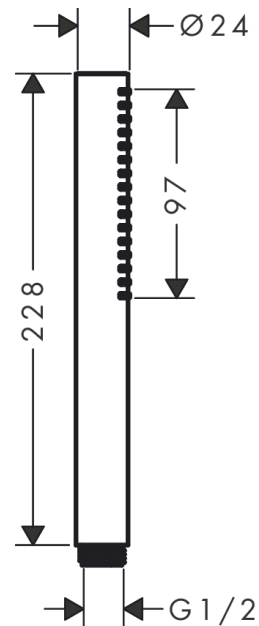

Pulsify S

Baton hand shower 100 1jet EcoSmart

Finish: **Matt White** Article Number: **24125700**

Description

product features

- shower head size: 98 x 24 mm
- spray type: PowderRain
- maximum flow rate at 3 bar: 7,9 l/min
- minimum flow pressure: 0,5 bar
- with internal water conduction
- rinseable sieve insert
- connection thread G 1/2
- suitable for continuous flow water heaters
- EU taxonomy: max. 8 l/min - Do No Significant Harm (DNSH)

Technology

Design awards

Product image

Scale drawing

Flowchart

The consumption was measured in combination with the appropriate fittings (thermostat/mixer/ in-wall valve) to reflect actual application in practice.

Pulsify S
Baton hand shower 100 1jet EcoSmart
 Finish: **Matt White** Article Number: **24125700**

Exploded Drawing

Year of production: >07/23

Pulsify S
Baton hand shower 100 1jet EcoSmart
 Finish: **Matt White** Article Number: **24125700**

Spare part list

Year of production: >07/23

Pos.	Description	Article Number	PC	PU
1	filter insert	92421000	5	1