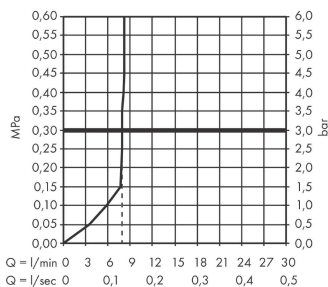

Pulsify S

Baton hand shower 100 1jet EcoSmart

Finish: **Matt White** Article Number: **24125700**

Description

product features

- shower head size: 98 x 24 mm
- spray type: PowderRain
- maximum flow rate at 3 bar: 7,9 l/min
- minimum flow pressure: 0,5 bar
- with internal water conduction
- rinseable sieve insert
- connection thread G 1/2
- suitable for continuous flow water heaters
- EU taxonomy: max. 8 l/min - Do No Significant Harm (DNSH)

Technology

Design awards

Product image

Scale drawing

Flowchart

The consumption was measured in combination with the appropriate fittings (thermostat/mixer/ in-wall valve) to reflect actual application in practice.